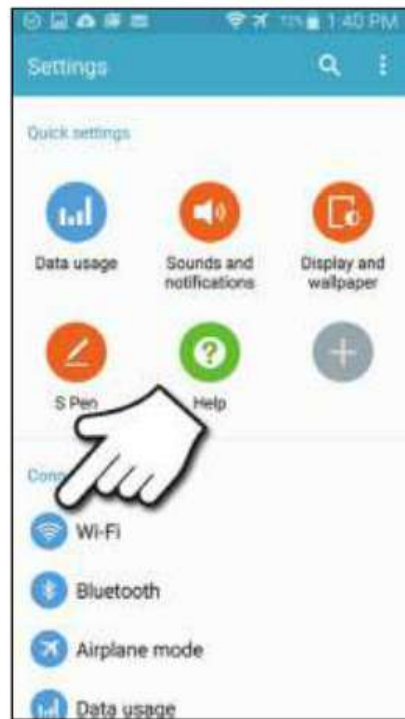

Connection Directions iOS (Apple Devices)

Click the Settings Icon

Select WiFi

Turn WiFi On

Select BLink

Connection Directions for Android Devices

Click the Settings Icon

Select WiFi

Turn WiFi On

Select BLink

Connection Directions for MAC & PC

MAC

PC

MAC

PC

Select WiFi Settings